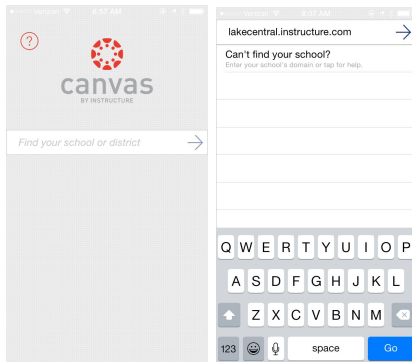

Settings

*** Not all courses will utilize the Gradebook feature.

Select settings to customize your Canvas account.

Ways to Contact

Email Addresses

★ mloikema@loscmail.com

+ Add Email Address

Other Contacts **Type**

vtext.com sms ✓ 🗑️

+ Add Contact Method

Edit Settings

Download Submissions

Add an additional Email address.

Add a phone number to receive text message alerts.

Notification Preferences

| Course Activities | | Email Address mloikema@loscmail.com | Cell Number 7054143073@vtext.com |
|-----------------------------|---|---|-------------------------------------|
| Due Date | | | |
| Grading Policies | <p>Manage how you are notified by selecting one of the 4 options for notifications.</p> <ul style="list-style-type: none"> • Immediately • Daily • Weekly • Never | <p>Do not send me anything</p> <p>✓ 🕒 📧 ✕</p> | |
| Course Content | | | |
| Files | | | |
| Announcement | | ✓ ASAP | |
| Announcement Created By You | | | |
| Grading | <input type="checkbox"/> Include scores when alerting about grade changes. | ✓ ASAP | |

Step 1: Download the Canvas app from the Apple Store or Google Play.

Step 2: Open the app and type in lakecentral.instructure.com

Step 3: Enter your Canvas username and password and select **Log In**

Username: FMLastName@lcstudents.com