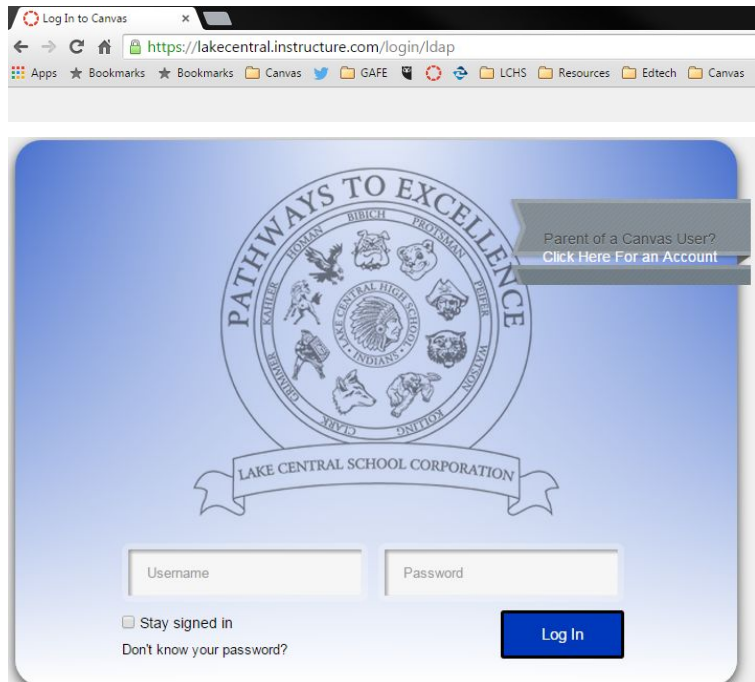

Canvas Student Tutorial Sheet: Getting Started

Getting Started

Log in to lakecentral.instructure.com

Username: FMLastName@lcstudents.com

Password: FL1235342

Courses Hover over the courses navigation to view courses you are enrolled in. Click to open the course.